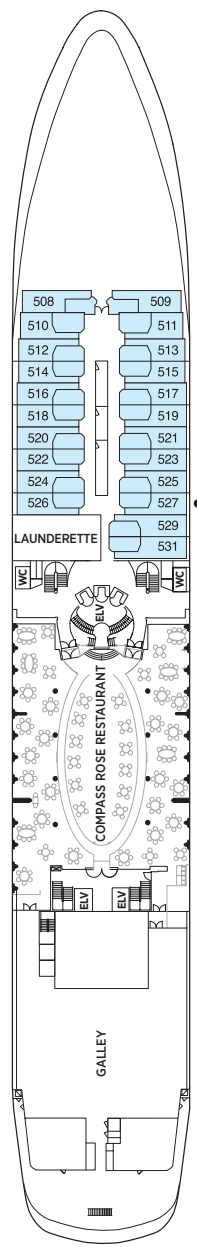

Seven Seas Navigator Deck Plans

OVERALL LENGTH 566 ft.
 BEAM (WIDTH) 81 ft.
 DRAFT 24 ft.
 GUESTS 490
 OFFICERS European
 CREW 345 European/
 International
 GUEST DECKS 8
 GROSS TONNAGE 28,550
 CRUISING SPEED 20 Knots
 SHIP'S REGISTRY Bahamas

- MS MASTER SUITE
- GS GRAND SUITE
- NS NAVIGATOR SUITE
- A PENTHOUSE SUITE
- B PENTHOUSE SUITE
- C PENTHOUSE SUITE
- D DELUXE SUITE
- E DELUXE SUITE
- F DELUXE SUITE
- G WINDOW SUITE
- H WINDOW SUITE

DECK 5

DECK 6

DECK 7

DECK 8

DECK 9

DECK 10

DECK 11

DECK 12

- Three guest capacity suites
- ♿ Wheelchair accessible suites 832, 833, 928 and 929 have shower stall instead of bathtub
- Connecting suites