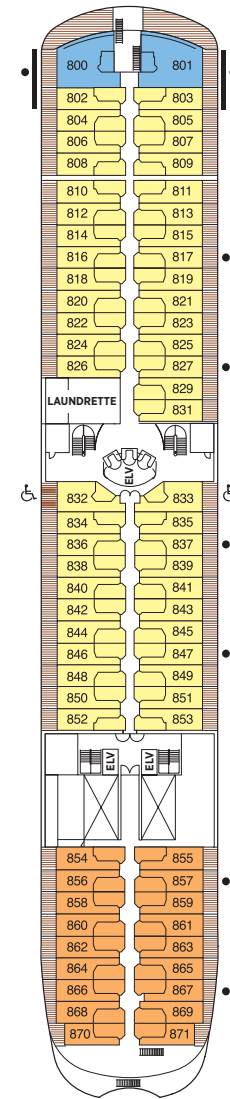

Seven Seas Navigator Deck Plans

OVERALL LENGTH 566 ft.
 BEAM (WIDTH) 81 ft.
 DRAFT 24 ft.
 GUESTS 490
 OFFICERS European
 CREW 345 European/
 International
 GUEST DECKS 8
 GROSS TONNAGE 28,550
 CRUISING SPEED 20 Knots
 SHIP'S REGISTRY Bahamas

- MS MASTER SUITE
- GS GRAND SUITE
- NS NAVIGATOR SUITE
- A PENTHOUSE SUITE
- B PENTHOUSE SUITE
- C PENTHOUSE SUITE
- D DELUXE SUITE
- E DELUXE SUITE
- F DELUXE SUITE
- G WINDOW SUITE
- H WINDOW SUITE

DECK 5

DECK 6

DECK 7

DECK 8

DECK 9

DECK 10

DECK 11

DECK 12

- Three guest capacity suites
- ♿ Wheelchair accessible suites 832, 833, 928 and 929 have shower stall instead of bathtub
- Connecting suites