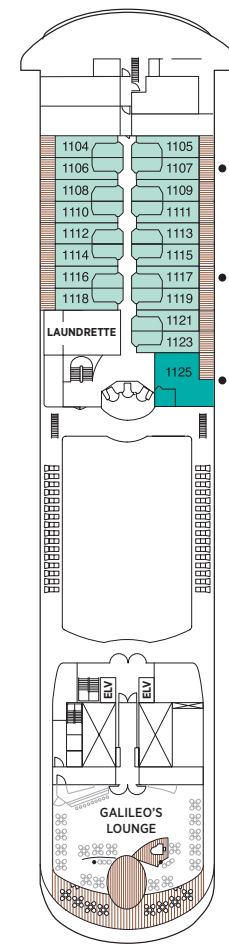

Seven Seas Navigator Deck Plans

OVERALL LENGTH 566 ft.
 BEAM (WIDTH) 81 ft.
 DRAFT 24 ft.
 GUESTS 490
 OFFICERS European
 CREW 345 European/
 International
 GUEST DECKS 8
 GROSS TONNAGE 28,550
 CRUISING SPEED 20 Knots
 SHIP'S REGISTRY Bahamas

- MS MASTER SUITE
- GS GRAND SUITE
- NS NAVIGATOR SUITE
- A PENTHOUSE SUITE
- B PENTHOUSE SUITE
- C PENTHOUSE SUITE
- D DELUXE SUITE
- E DELUXE SUITE
- F DELUXE SUITE
- G WINDOW SUITE
- H WINDOW SUITE

DECK 5

DECK 6

DECK 7

DECK 8

DECK 9

DECK 10

DECK 11

DECK 12

- Three guest capacity suites
- ♿ Wheelchair accessible suites 832, 833, 928 and 929 have shower stall instead of bathtub
- Connecting suites