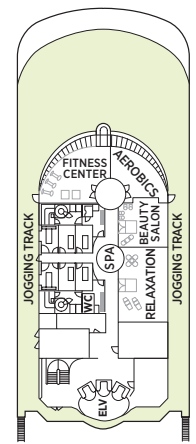

Seven Seas Navigator Deck Plans

OVERALL LENGTH 566 ft.
 BEAM (WIDTH) 81 ft.
 DRAFT 24 ft.
 GUESTS 490
 OFFICERS European
 CREW 345 European/
 International
 GUEST DECKS 8
 GROSS TONNAGE 28,550
 CRUISING SPEED 20 Knots
 SHIP'S REGISTRY Bahamas

- MS MASTER SUITE
- GS GRAND SUITE
- NS NAVIGATOR SUITE
- A PENTHOUSE SUITE
- B PENTHOUSE SUITE
- C PENTHOUSE SUITE
- D DELUXE SUITE
- E DELUXE SUITE
- F DELUXE SUITE
- G WINDOW SUITE
- H WINDOW SUITE

DECK 5

DECK 6

DECK 7

DECK 8

DECK 9

DECK 10

DECK 11

DECK 12

- Three guest capacity suites
- ♿ Wheelchair accessible suites 832, 833, 928 and 929 have shower stall instead of bathtub
- Connecting suites