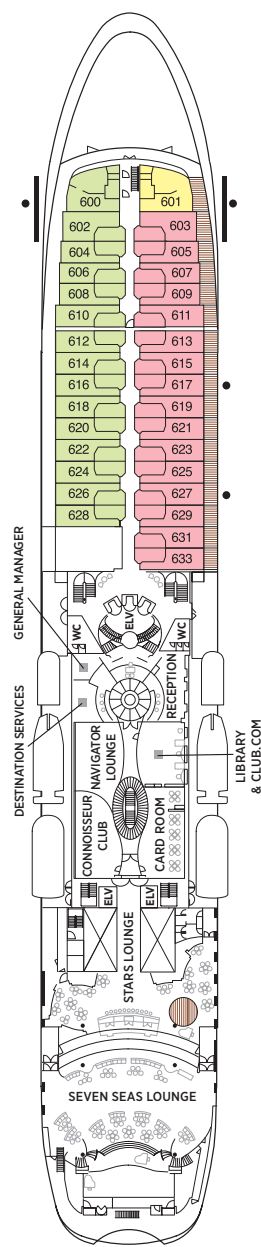

Seven Seas Navigator Deck Plans

OVERALL LENGTH 566 ft.
 BEAM (WIDTH) 81 ft.
 DRAFT 24 ft.
 GUESTS 490
 OFFICERS European
 CREW 345 European/
 International
 GUEST DECKS 8
 GROSS TONNAGE 28,550
 CRUISING SPEED 20 Knots
 SHIP'S REGISTRY Bahamas

- MS MASTER SUITE
- GS GRAND SUITE
- NS NAVIGATOR SUITE
- A PENTHOUSE SUITE
- B PENTHOUSE SUITE
- C PENTHOUSE SUITE
- D DELUXE SUITE
- E DELUXE SUITE
- F DELUXE SUITE
- G WINDOW SUITE
- H WINDOW SUITE

DECK 5

DECK 6

DECK 7

DECK 8

DECK 9

DECK 10

DECK 11

DECK 12

- Three guest capacity suites
- ♿ Wheelchair accessible suites 832, 833, 928 and 929 have shower stall instead of bathtub
- Connecting suites