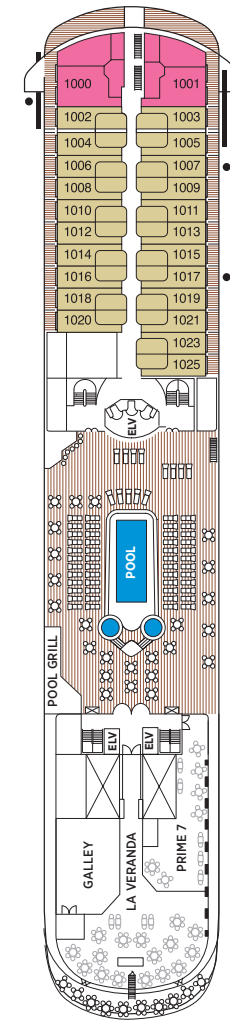

Seven Seas Navigator Deck Plans

OVERALL LENGTH 566 ft.
 BEAM (WIDTH) 81 ft.
 DRAFT 24 ft.
 GUESTS 490
 OFFICERS European
 CREW 345 European/
 International
 GUEST DECKS 8
 GROSS TONNAGE 28,550
 CRUISING SPEED 20 Knots
 SHIP'S REGISTRY Bahamas

- MS MASTER SUITE
- GS GRAND SUITE
- NS NAVIGATOR SUITE
- A PENTHOUSE SUITE
- B PENTHOUSE SUITE
- C PENTHOUSE SUITE
- D DELUXE SUITE
- E DELUXE SUITE
- F DELUXE SUITE
- G WINDOW SUITE
- H WINDOW SUITE

DECK 5

DECK 6

DECK 7

DECK 8

DECK 9

DECK 10

DECK 11

DECK 12

- Three guest capacity suites
- ♿ Wheelchair accessible suites 832, 833, 928 and 929 have shower stall instead of bathtub
- Connecting suites