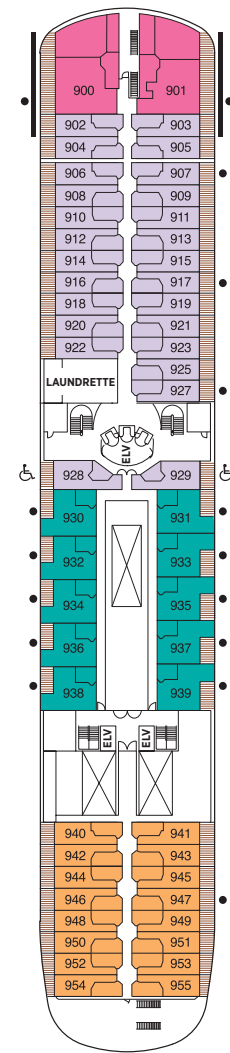

Seven Seas Navigator Deck Plans

OVERALL LENGTH 566 ft.
 BEAM (WIDTH) 81 ft.
 DRAFT 24 ft.
 GUESTS 490
 OFFICERS European
 CREW 345 European/
 International
 GUEST DECKS 8
 GROSS TONNAGE 28,550
 CRUISING SPEED 20 Knots
 SHIP'S REGISTRY Bahamas

- MS MASTER SUITE
- GS GRAND SUITE
- NS NAVIGATOR SUITE
- A PENTHOUSE SUITE
- B PENTHOUSE SUITE
- C PENTHOUSE SUITE
- D DELUXE SUITE
- E DELUXE SUITE
- F DELUXE SUITE
- G WINDOW SUITE
- H WINDOW SUITE

DECK 5

DECK 6

DECK 7

DECK 8

DECK 9

DECK 10

DECK 11

DECK 12

- Three guest capacity suites
- ♿ Wheelchair accessible suites 832, 833, 928 and 929 have shower stall instead of bathtub
- Connecting suites