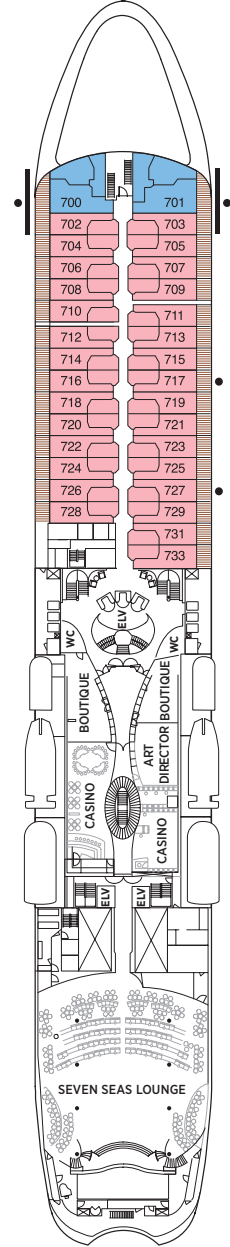

Seven Seas Navigator Deck Plans

OVERALL LENGTH 566 ft.
 BEAM (WIDTH) 81 ft.
 DRAFT 24 ft.
 GUESTS 490
 OFFICERS European
 CREW 345 European/
 International
 GUEST DECKS 8
 GROSS TONNAGE 28,550
 CRUISING SPEED 20 Knots
 SHIP'S REGISTRY Bahamas

- MS MASTER SUITE
- GS GRAND SUITE
- NS NAVIGATOR SUITE
- A PENTHOUSE SUITE
- B PENTHOUSE SUITE
- C PENTHOUSE SUITE
- D DELUXE SUITE
- E DELUXE SUITE
- F DELUXE SUITE
- G WINDOW SUITE
- H WINDOW SUITE

DECK 5

DECK 6

DECK 7

DECK 8

DECK 9

DECK 10

DECK 11

DECK 12

- Three guest capacity suites
- ♿ Wheelchair accessible suites 832, 833, 928 and 929 have shower stall instead of bathtub
- Connecting suites