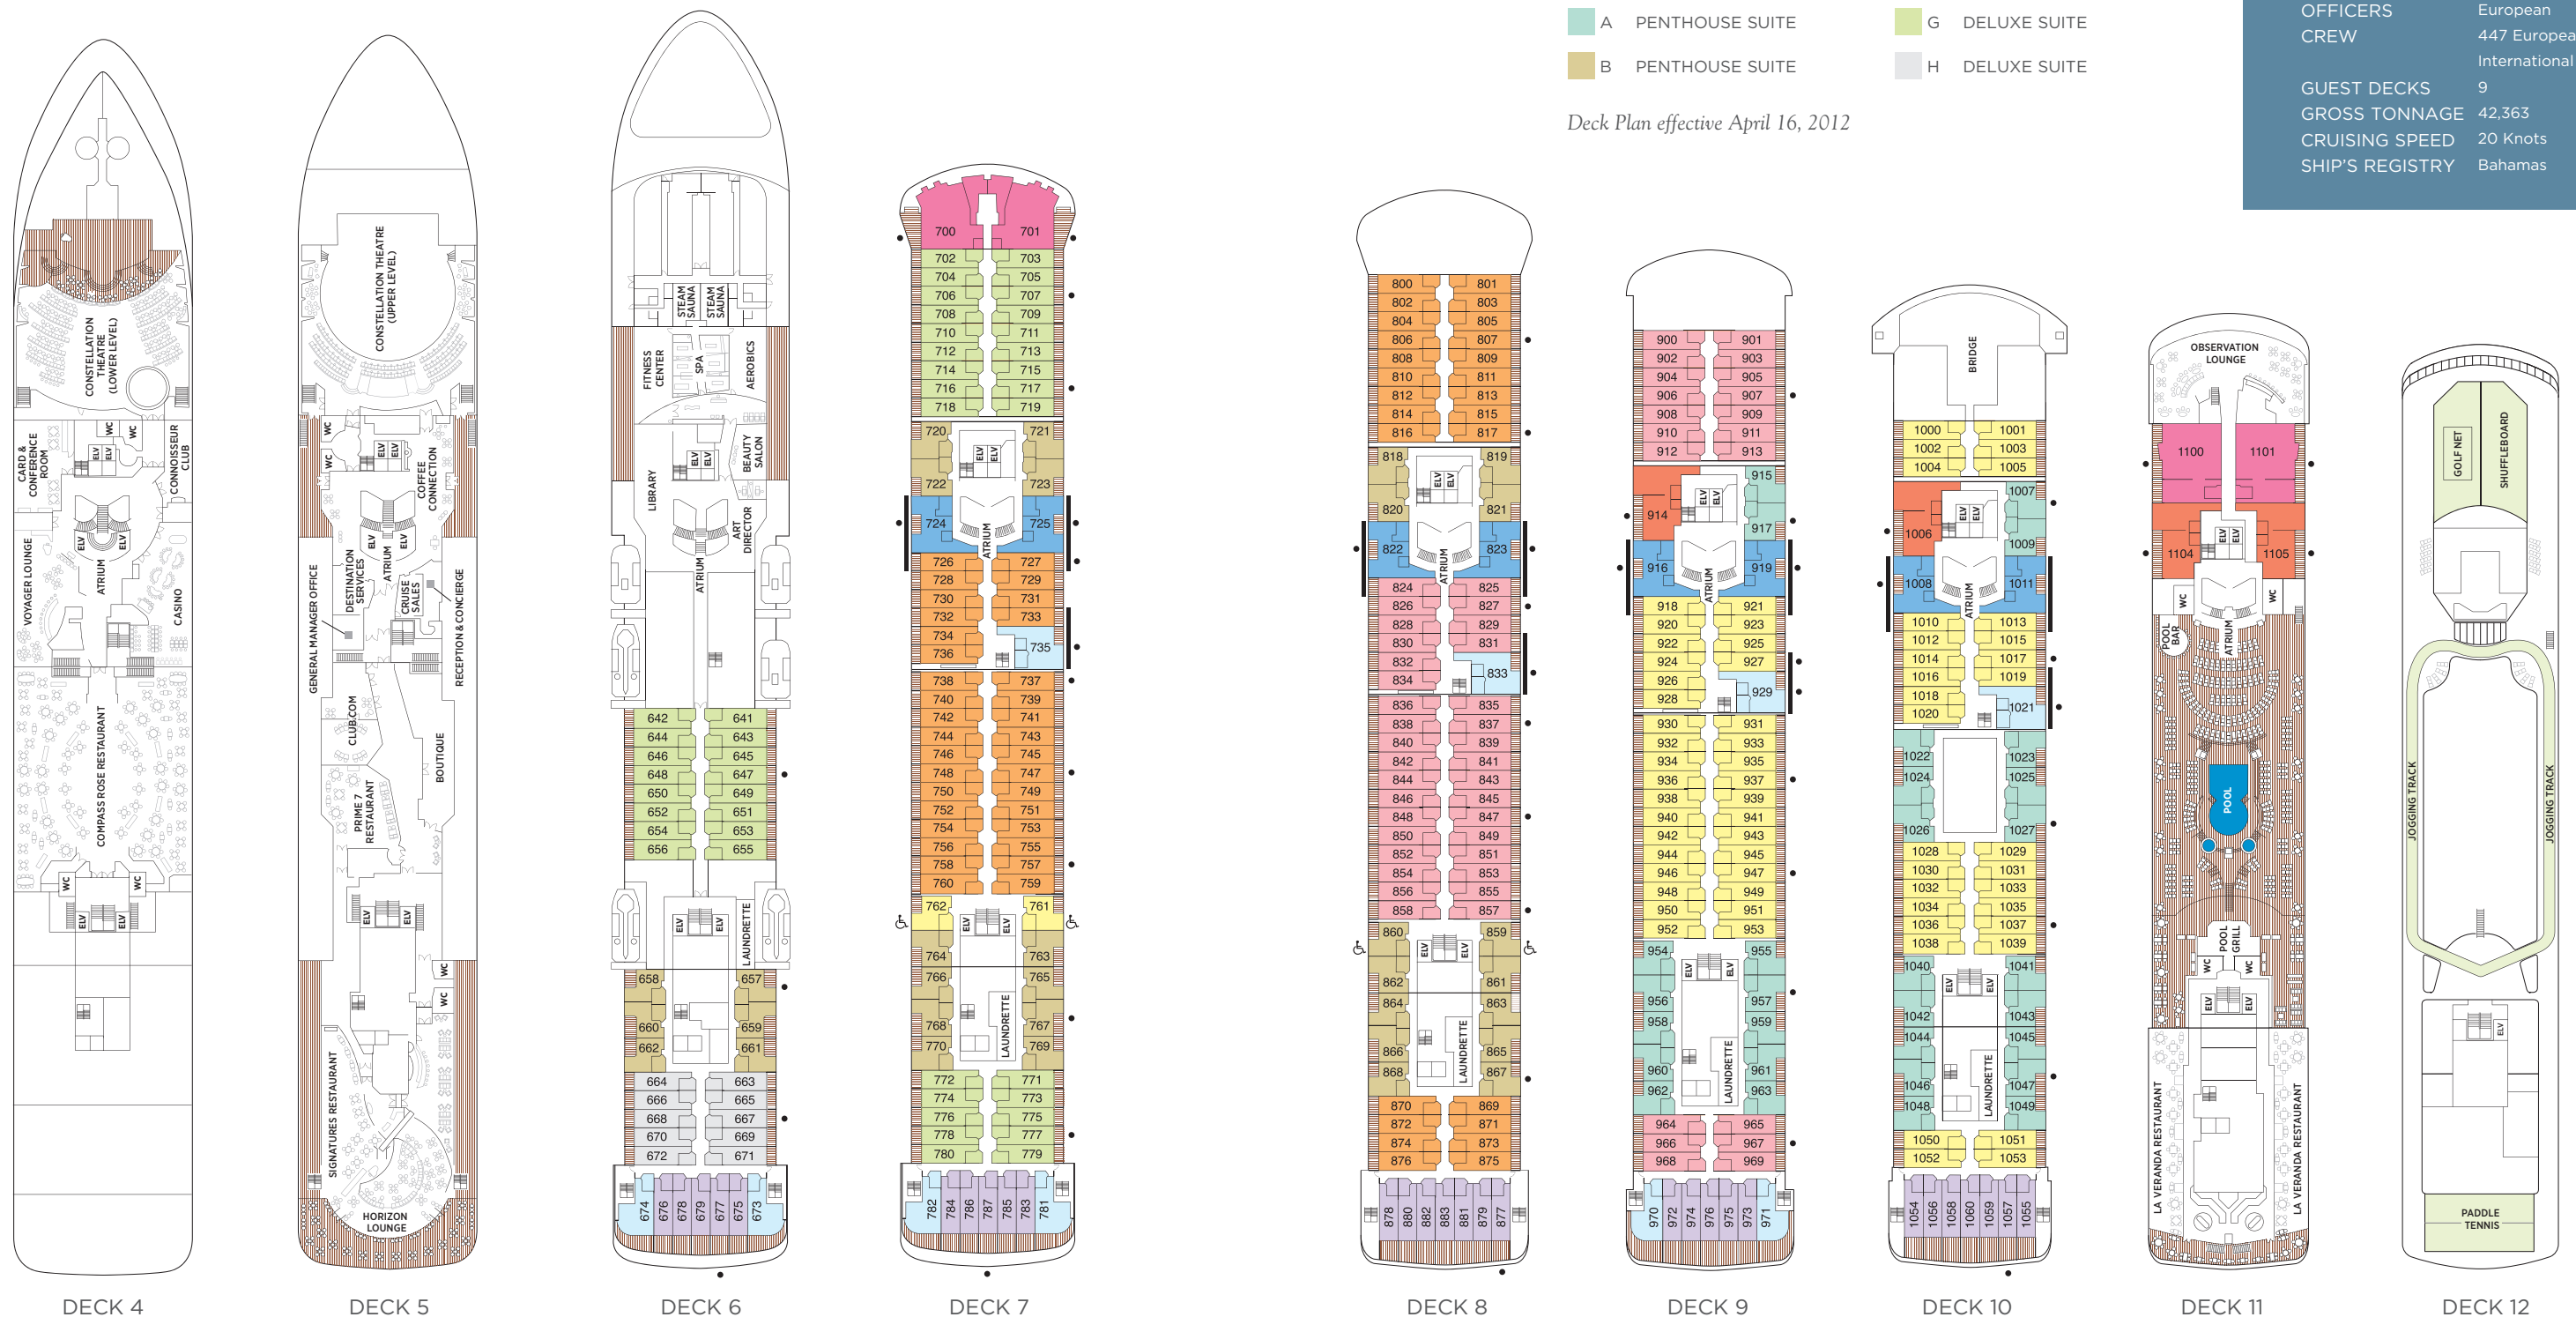

Seven Seas Voyager Deck Plans

OVERALL LENGTH 670 ft.
 BEAM (WIDTH) 94.5 ft.
 DRAFT 23 ft.
 GUESTS 700
 OFFICERS European
 CREW 447 European/
 International
 GUEST DECKS 9
 GROSS TONNAGE 42,363
 CRUISING SPEED 20 Knots
 SHIP'S REGISTRY Bahamas

- MS MASTER SUITE
- GS GRAND SUITE
- VS VOYAGER SUITE
- SS SEVEN SEAS SUITE
- A PENTHOUSE SUITE
- B PENTHOUSE SUITE
- C PENTHOUSE SUITE
- D CONCIERGE SUITE
- E CONCIERGE SUITE
- F DELUXE SUITE
- G DELUXE SUITE
- H DELUXE SUITE

Deck Plan effective April 16, 2012

- Three guest capacity suites
- ♿ Wheelchair accessible suites 761, 762, 859 and 860 have shower stall instead of bathtub
- Connecting suites