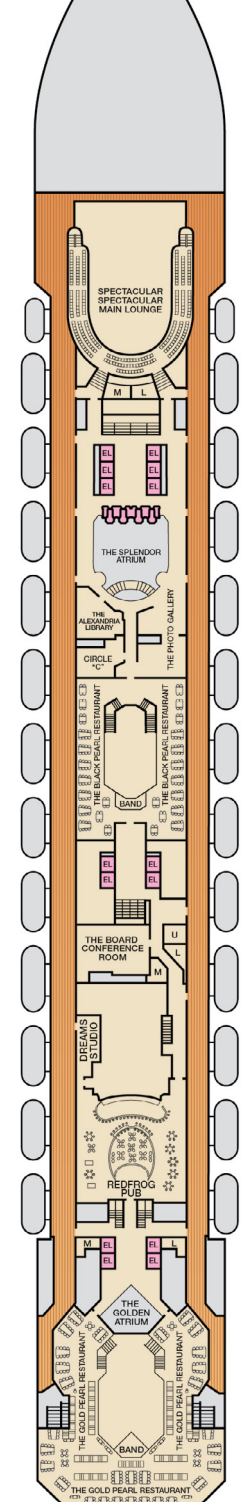

ACCOMMODATIONS SYMBOL LEGEND

- ▲ Twin Bed and Single Sofa Bed
- ★ 2 Twin Beds (convert to King) and Single Sofa Bed
- 2 Twin Beds (convert to King) and 1 Upper Pullman
- 2 Twin Beds (convert to King) and 2 Upper Pullmans
- 2 Twin Beds (convert to King), Single Sofa Bed and 1 Upper Pullman
- 2 Twin Beds (convert to King) and Double Sofa Bed
- 2 Twin Beds (convert to King), Single Sofa Bed with Convertible Bunk

CATEGORIES

- 1A Interior Upper/Lower
- PT Porthole
- 4A 4B 4C 4D 4E 4F 4G Interior
- 4I Interior with Picture Window (obstructed views)
- 6A 6B 6C Ocean View
- 6J Scenic Ocean View
- 6K Scenic Grand Ocean View
- 8A 8B 8C 8D 8E 8F Balcony
- 8M 8N Aft-View Extended Balcony
- 9C Premium Vista Balcony
- JS Junior Suite
- OS Ocean Suite
- CS Grand Suite
- CS Captain's Suite
- 4S Interior
- 6S Ocean View (obstructed views)
- 8S Balcony
- SS Suite

Gross Tonnage: 113,300 Length: 952 Feet Beam: 116 Feet  
 Cruising Speed: 21 Knots Guest Capacity: 3,012 (Double Occupancy)  
 Total Staff: 1,150 Registry: Panama

Spa accommodations include private access, special amenities and priority reservations at the Cloud 9 Spa.

Riviera • Deck 1

Main • Deck 2

Lobby • Deck 3

Atlantic • Deck 4

Promenade • Deck 5

Upper • Deck 6

Empress • Deck 7

Verandah • Deck 8