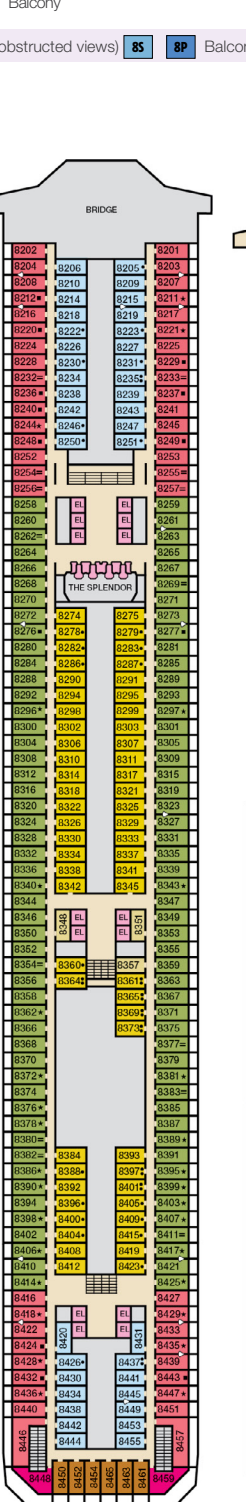

ACCOMMODATIONS SYMBOL LEGEND

- ▲ Twin Bed and Single Sofa Bed
- ★ 2 Twin Beds (convert to King) and Single Sofa Bed
- 2 Twin Beds (convert to King) and 1 Upper Pullman
- 2 Twin Beds (convert to King) and 2 Upper Pullmans
- 2 Twin Beds (convert to King), Single Sofa Bed and 1 Upper Pullman
- 2 Twin Beds (convert to King) and Double Sofa Bed
- 2 Twin Beds (convert to King), Single Sofa Bed with Convertible Bunk

CATEGORIES

- 1A Interior Upper/Lower
- PT Porthole
- 4A 4B 4C 4D 4E 4F 4G Interior
- 4I Interior with Picture Window (obstructed views)
- 6A 6B 6C Ocean View
- 6J Scenic Ocean View
- 6K Scenic Grand Ocean View
- 8A 8B 8C 8D 8E 8F Balcony
- 8M 8N Aft-View Extended Balcony
- 9C Premium Vista Balcony
- JS Junior Suite
- OS Ocean Suite
- CS Grand Suite
- CS Captain's Suite
- 4S Interior
- 6S Ocean View (obstructed views)
- 8S Balcony
- SS Suite

Gross Tonnage: 113,300 Length: 952 Feet Beam: 116 Feet  
 Cruising Speed: 21 Knots Guest Capacity: 3,012 (Double Occupancy)  
 Total Staff: 1,150 Registry: Panama

Spa accommodations include private access, special amenities and priority reservations at the Cloud 9 Spa.

Riviera • Deck 1

Main • Deck 2

Lobby • Deck 3

Atlantic • Deck 4

Promenade • Deck 5

Upper • Deck 6

Empress • Deck 7

Verandah • Deck 8