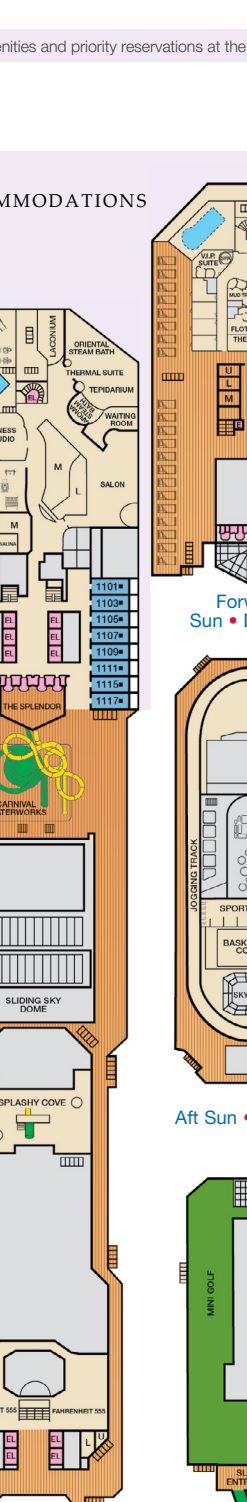

Panorama • Deck 10