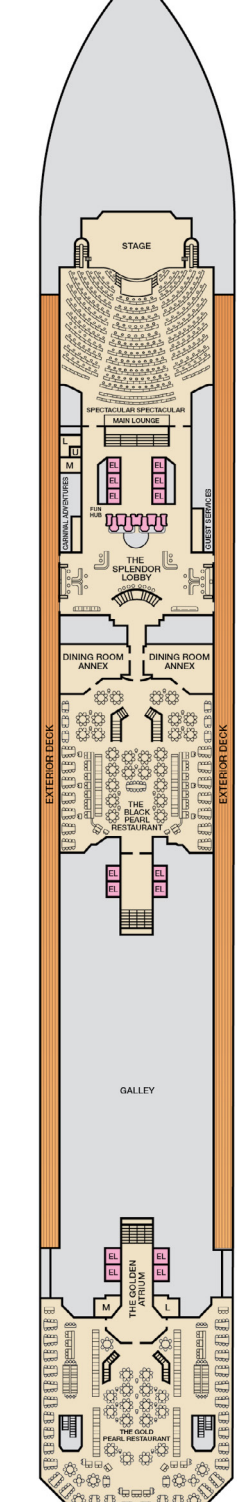

ACCOMMODATIONS SYMBOL LEGEND

- ▲ Twin Bed and Single Sofa Bed
- ★ 2 Twin Beds (convert to King) and Single Sofa Bed
- 2 Twin Beds (convert to King) and 1 Upper Pullman
- 2 Twin Beds (convert to King) and 2 Upper Pullmans
- 2 Twin Beds (convert to King), Single Sofa Bed and 1 Upper Pullman
- 2 Twin Beds (convert to King) and Double Sofa Bed
- 2 Twin Beds (convert to King), Single Sofa Bed with Convertible Bunk

CATEGORIES

- 1A Interior Upper/Lower
- PT Porthole
- 4A 4B 4C 4D 4E 4F 4G Interior
- 4I Interior with Picture Window (obstructed views)
- 6A 6B 6C Ocean View
- 6J Scenic Ocean View
- 6K Scenic Grand Ocean View
- 8A 8B 8C 8D 8E 8F Balcony
- 8M 8N Aft-View Extended Balcony
- 9C Premium Vista Balcony
- JS Junior Suite
- OS Ocean Suite
- CS Grand Suite
- CS Captain's Suite
- 4S Interior
- 6S Ocean View (obstructed views)
- 8S Balcony
- SS Suite

Gross Tonnage: 113,300 Length: 952 Feet Beam: 116 Feet  
 Cruising Speed: 21 Knots Guest Capacity: 3,012 (Double Occupancy)  
 Total Staff: 1,150 Registry: Panama

Spa accommodations include private access, special amenities and priority reservations at the Cloud 9 Spa.

Riviera • Deck 1

Main • Deck 2

Lobby • Deck 3

Atlantic • Deck 4

Promenade • Deck 5

Upper • Deck 6

Empress • Deck 7

Verandah • Deck 8