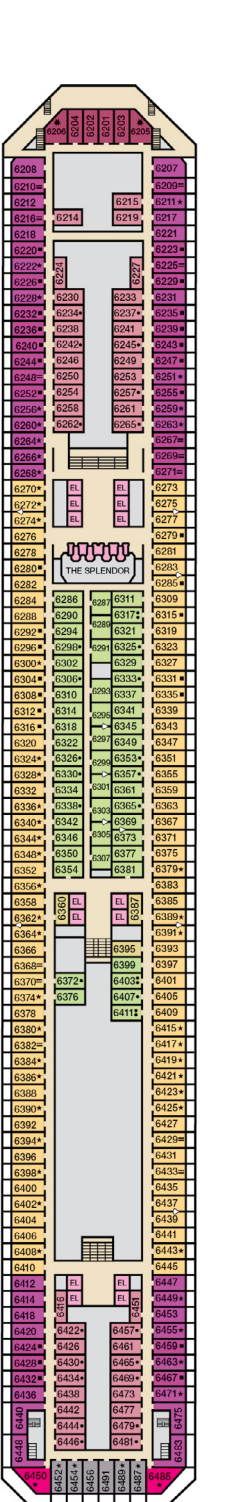

ACCOMMODATIONS SYMBOL LEGEND

- ▲ Twin Bed and Single Sofa Bed
- ★ 2 Twin Beds (convert to King) and Single Sofa Bed
- 2 Twin Beds (convert to King) and 1 Upper Pullman
- 2 Twin Beds (convert to King) and 2 Upper Pullmans
- 2 Twin Beds (convert to King), Single Sofa Bed and 1 Upper Pullman
- 2 Twin Beds (convert to King) and Double Sofa Bed
- 2 Twin Beds (convert to King), Single Sofa Bed with Convertible Bunk

CATEGORIES

- 1A Interior Upper/Lower
- PT Porthole
- 4A 4B 4C 4D 4E 4F 4G Interior
- 4I Interior with Picture Window (obstructed views)
- 6A 6B 6C Ocean View
- 6J Scenic Ocean View
- 6K Scenic Grand Ocean View
- 8A 8B 8C 8D 8E 8F Balcony
- 8M 8N Aft-View Extended Balcony
- 9C Premium Vista Balcony
- JS Junior Suite
- OS Ocean Suite
- CS Grand Suite
- CS Captain's Suite
- 4S Interior
- 6S Ocean View (obstructed views)
- 8S Balcony
- SS Suite

Gross Tonnage: 113,300 Length: 952 Feet Beam: 116 Feet  
 Cruising Speed: 21 Knots Guest Capacity: 3,012 (Double Occupancy)  
 Total Staff: 1,150 Registry: Panama

Spa accommodations include private access, special amenities and priority reservations at the Cloud 9 Spa.

Riviera • Deck 1

Main • Deck 2

Lobby • Deck 3

Atlantic • Deck 4

Promenade • Deck 5

Upper • Deck 6

Empress • Deck 7

Verandah • Deck 8