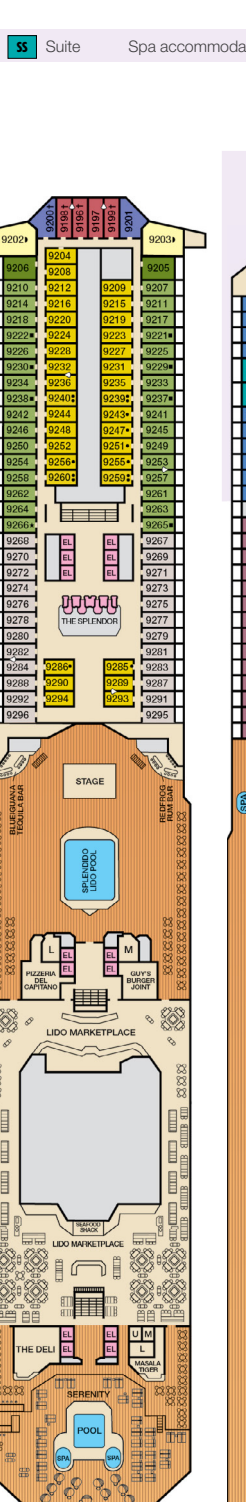

ACCOMMODATIONS SYMBOL LEGEND

- ▲ Twin Bed and Single Sofa Bed
- ★ 2 Twin Beds (convert to King) and Single Sofa Bed
- 2 Twin Beds (convert to King) and 1 Upper Pullman
- 2 Twin Beds (convert to King) and 2 Upper Pullmans
- 2 Twin Beds (convert to King), Single Sofa Bed and 1 Upper Pullman
- 2 Twin Beds (convert to King) and Double Sofa Bed
- 2 Twin Beds (convert to King), Single Sofa Bed with Convertible Bunk

CATEGORIES

- 1A Interior Upper/Lower
- PT Porthole
- 4A 4B 4C 4D 4E 4F 4G Interior
- 4I Interior with Picture Window (obstructed views)
- 6A 6B 6C Ocean View
- 6J Scenic Ocean View
- 6K Scenic Grand Ocean View
- 8A 8B 8C 8D 8E 8F Balcony
- 8M 8N Aft-View Extended Balcony
- 9C Premium Vista Balcony
- JS Junior Suite
- OS Ocean Suite
- CS Grand Suite
- CS Captain's Suite
- 4S Interior
- 6S Ocean View (obstructed views)
- 8S Balcony
- SS Suite

Gross Tonnage: 113,300 Length: 952 Feet Beam: 116 Feet  
 Cruising Speed: 21 Knots Guest Capacity: 3,012 (Double Occupancy)  
 Total Staff: 1,150 Registry: Panama

Spa accommodations include private access, special amenities and priority reservations at the Cloud 9 Spa.

Riviera • Deck 1

Main • Deck 2

Lobby • Deck 3

Atlantic • Deck 4

Promenade • Deck 5

Upper • Deck 6

Empress • Deck 7

Verandah • Deck 8