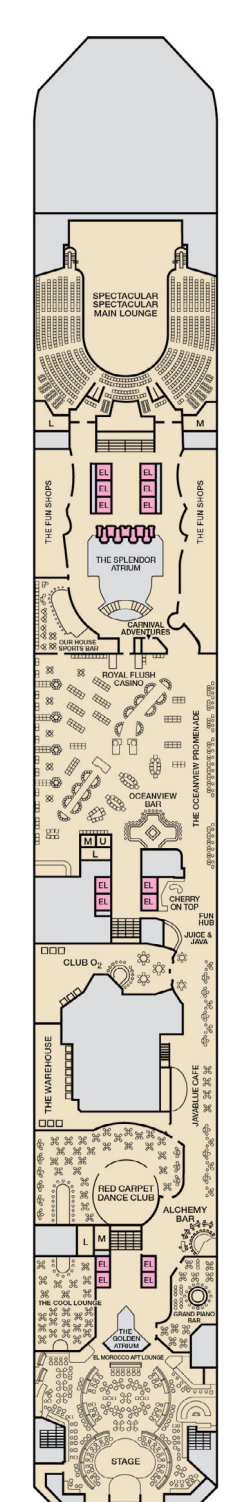

ACCOMMODATIONS SYMBOL LEGEND

- ▲ Twin Bed and Single Sofa Bed
- ★ 2 Twin Beds (convert to King) and Single Sofa Bed
- 2 Twin Beds (convert to King) and 1 Upper Pullman
- 2 Twin Beds (convert to King) and 2 Upper Pullmans
- 2 Twin Beds (convert to King), Single Sofa Bed and 1 Upper Pullman
- 2 Twin Beds (convert to King) and Double Sofa Bed
- 2 Twin Beds (convert to King), Single Sofa Bed with Convertible Bunk

CATEGORIES

- 1A Interior Upper/Lower
- PT Porthole
- 4A 4B 4C 4D 4E 4F 4G Interior
- 4I Interior with Picture Window (obstructed views)
- 6A 6B 6C Ocean View
- 6J Scenic Ocean View
- 6K Scenic Grand Ocean View
- 8A 8B 8C 8D 8E 8F Balcony
- 8M 8N Aft-View Extended Balcony
- 9C Premium Vista Balcony
- JS Junior Suite
- OS Ocean Suite
- CS Grand Suite
- CS Captain's Suite
- 4S Interior
- 6S Ocean View (obstructed views)
- 8S Balcony
- SS Suite

Gross Tonnage: 113,300 Length: 952 Feet Beam: 116 Feet  
 Cruising Speed: 21 Knots Guest Capacity: 3,012 (Double Occupancy)  
 Total Staff: 1,150 Registry: Panama

Spa accommodations include private access, special amenities and priority reservations at the Cloud 9 Spa.

Riviera • Deck 1

Main • Deck 2

Lobby • Deck 3

Atlantic • Deck 4

Promenade • Deck 5

Upper • Deck 6

Empress • Deck 7

Verandah • Deck 8