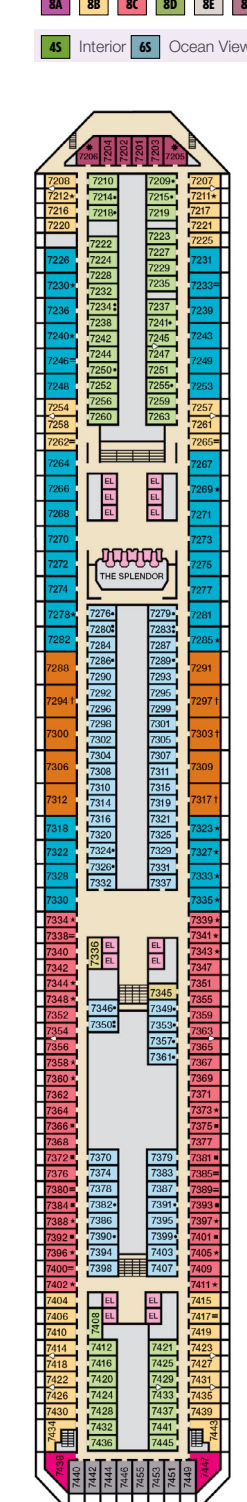

ACCOMMODATIONS SYMBOL LEGEND

- ▲ Twin Bed and Single Sofa Bed
- ★ 2 Twin Beds (convert to King) and Single Sofa Bed
- 2 Twin Beds (convert to King) and 1 Upper Pullman
- 2 Twin Beds (convert to King) and 2 Upper Pullmans
- 2 Twin Beds (convert to King), Single Sofa Bed and 1 Upper Pullman
- 2 Twin Beds (convert to King) and Double Sofa Bed
- 2 Twin Beds (convert to King), Single Sofa Bed with Convertible Bunk

CATEGORIES

- 1A Interior Upper/Lower
- PT Porthole
- 4A 4B 4C 4D 4E 4F 4G Interior
- 4I Interior with Picture Window (obstructed views)
- 6A 6B 6C Ocean View
- 6J Scenic Ocean View
- 6K Scenic Grand Ocean View
- 8A 8B 8C 8D 8E 8F Balcony
- 8M 8N Aft-View Extended Balcony
- 9C Premium Vista Balcony
- JS Junior Suite
- OS Ocean Suite
- CS Grand Suite
- CS Captain's Suite
- 4S Interior
- 6S Ocean View (obstructed views)
- 8S Balcony
- SS Suite

Gross Tonnage: 113,300 Length: 952 Feet Beam: 116 Feet  
 Cruising Speed: 21 Knots Guest Capacity: 3,012 (Double Occupancy)  
 Total Staff: 1,150 Registry: Panama

Spa accommodations include private access, special amenities and priority reservations at the Cloud 9 Spa.

Riviera • Deck 1

Main • Deck 2

Lobby • Deck 3

Atlantic • Deck 4

Promenade • Deck 5

Upper • Deck 6

Empress • Deck 7

Verandah • Deck 8