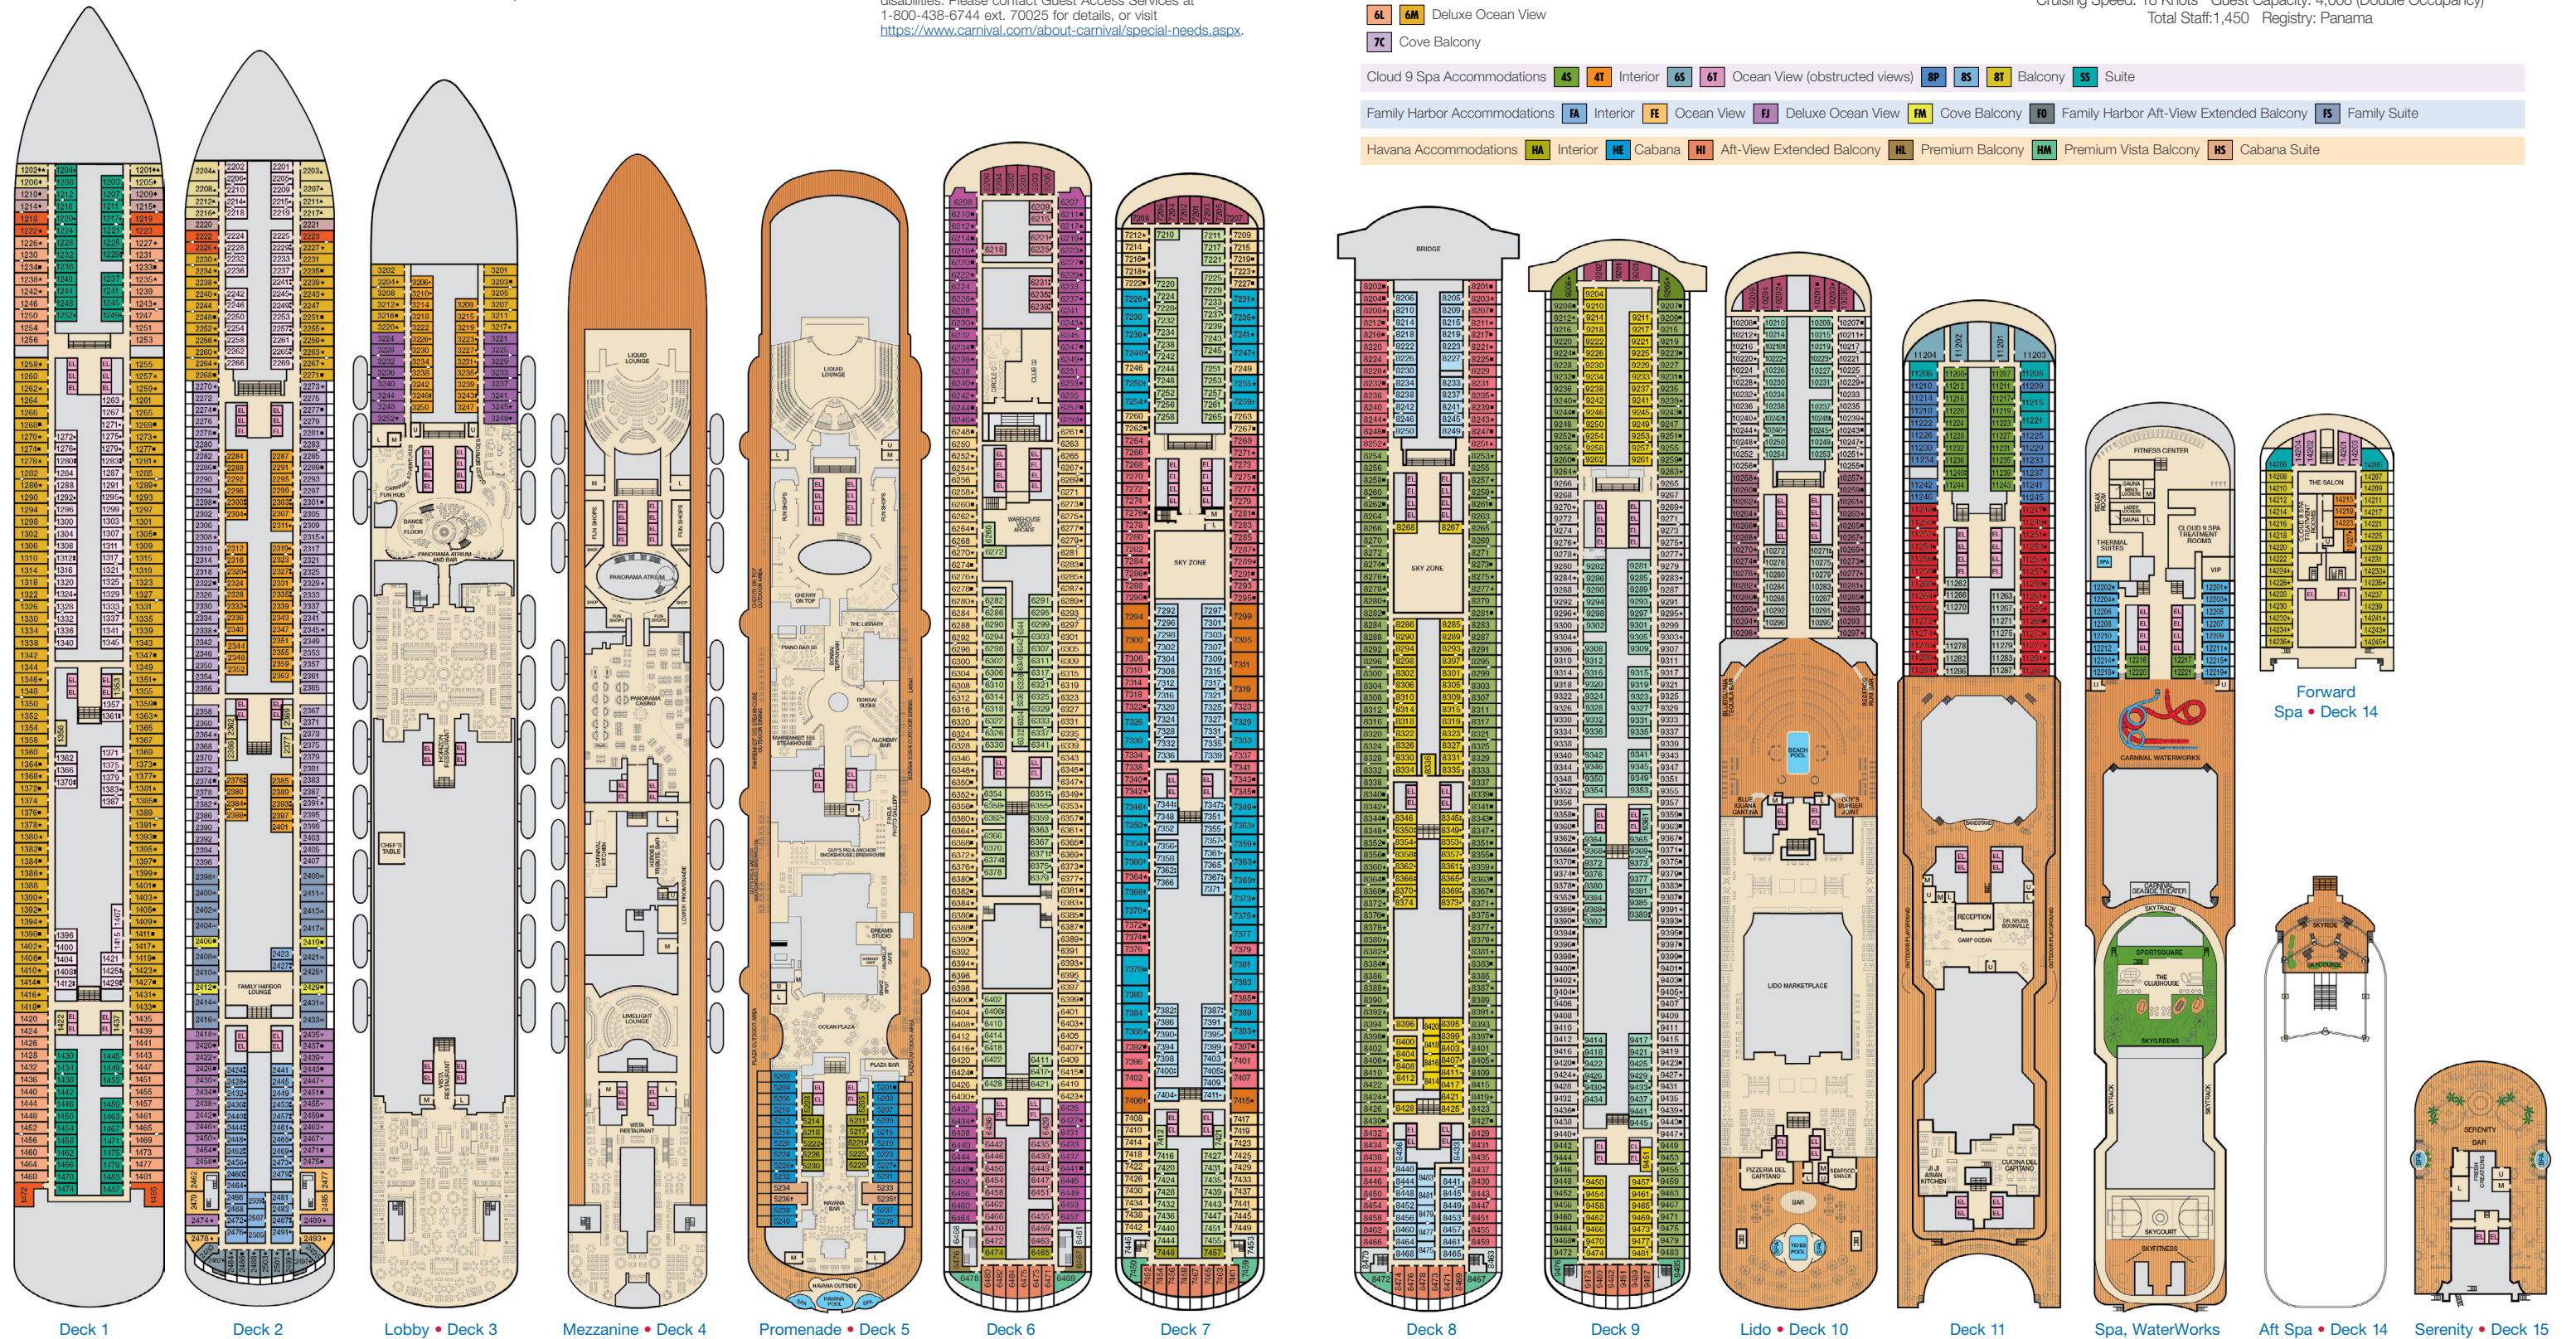

ACCOMMODATIONS SYMBOL LEGEND

- ▲ Twin Bed and Single Sofa Bed
- ★ 2 Twin Beds (convert to King) and Single Sofa Bed
- 2 Twin Beds (convert to King) and 1 Upper Pullman
- ⋮ 2 Twin Beds (convert to King) and 2 Upper Pullmans
- ⬆ 2 Twin Beds (convert to King), Single Sofa Bed and 1 Upper Pullman
- ⬇ 2 Twin Beds (convert to King) and Double Sofa Bed

CATEGORIES

- 1A Interior Upper/Lower
- P1 Porthole
- 4A 4B 4C 4D 4E 4F 4G 4H 4I Interior
- 4J Interior with Picture Window (obstructed views)
- 6A 6B Ocean View
- 6L 6M Deluxe Ocean View
- 7C Cove Balcony
- 8A 8B 8C 8D 8E 8F 8G Balcony
- 9B Premium Balcony
- J5 Junior Suite
- O5 Ocean Suite
- G5 Grand Suite

- Cloud 9 Spa Accommodations 4S 4T Interior 6S 6T Ocean View (obstructed views) 8P 8S 8T Balcony SS Suite
- Family Harbor Accommodations FA Interior FE Ocean View FJ Deluxe Ocean View FM Cove Balcony FO Family Harbor Aft-View Extended Balcony FS Family Suite
- Havana Accommodations HA Interior HE Cabana HI Aft-View Extended Balcony HL Premium Balcony HM Premium Vista Balcony HS Cabana Suite

Gross Tonnage: 133,500 Length: 1,055 feet Beam: 122 feet  
 Cruising Speed: 18 Knots Guest Capacity: 4,008 (Double Occupancy)  
 Total Staff: 1,450 Registry: Panama

Forward Spa • Deck 14

Spa, WaterWorks & Sports • Deck 12