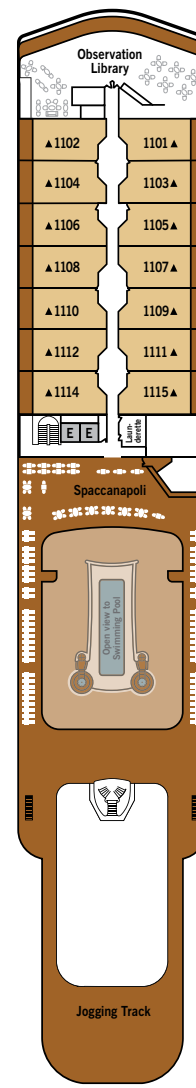

SILVER DAWN – Deck Plans

DECK 4

- Atlantide
- Kaiseki
- .S.A.L.T. Kitchen
- .S.A.L.T. Bar
- .S.A.L.T. Lab

DECK 5

- Reception/ Guest Relations
- Shore Concierge
- Dolce Vita
- Venetian Lounge
- Cruise Consultant

DECK 6

- Beauty Spa
- Fitness Centre

DECK 7

- La Terrazza
- Silver Note
- Casino

DECK 8

- Arts Café
- Boutique
- La Dame

DECK 9

- Panorama Lounge
- Connoisseur's Corner

DECK 10

- Pool Deck
- Pool Bar
- The Grill
- Whirlpool Area

DECK 11

- Observation Library
- Spaccanapoli
- Jogging Track

SUITE CATEGORIES

- Owner's Suite
- Grand Suite
- Royal Suite
- Silver Suite
- Deluxe Veranda Suite
- Superior Veranda Suite
- Classic Veranda Suite
- Panorama Suite
- Vista Suite

SPECIFICATIONS

- Crew 411
- Officers European
- Guests 596
- Tonnage 40,700
- Length 698 Feet / 212.8 Metres
- Width 86 Feet / 27 Metres
- Speed 19.8 Knots
- Passenger Decks 8
- 3rd Guest Capacity ▲
- Connecting Suites ↑↓
- Wheelchair Accessible Suites ♿
- 407, 409, 417, 931
- Built 2021
- Registry Bahamas