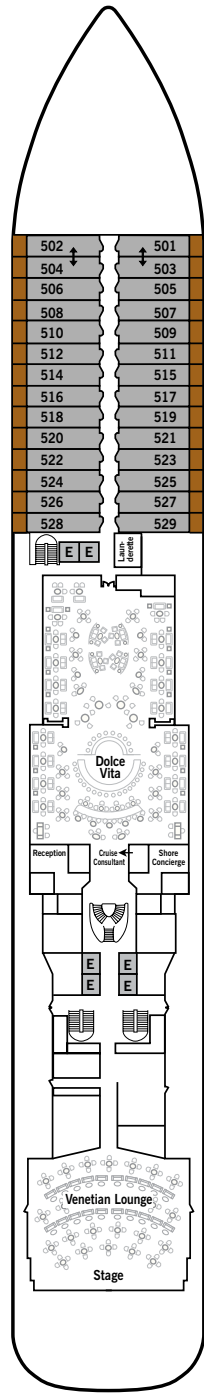

SILVER DAWN – Deck Plans

DECK 4

- Atlantide
- Kaiseki
- .S.A.L.T. Kitchen
- .S.A.L.T. Bar
- .S.A.L.T. Lab

DECK 5

- Reception/ Guest Relations
- Shore Concierge
- Dolce Vita
- Venetian Lounge
- Cruise Consultant

DECK 6

- Beauty Spa
- Fitness Centre

DECK 7

- La Terrazza
- Silver Note
- Casino

DECK 8

- Arts Café
- Boutique
- La Dame

DECK 9

- Panorama Lounge
- Connoisseur's Corner

DECK 10

- Pool Deck
- Pool Bar
- The Grill
- Whirlpool Area

DECK 11

- Observation Library
- Spaccanapoli
- Jogging Track

SUITE CATEGORIES

- Owner's Suite
- Grand Suite
- Royal Suite
- Silver Suite
- Deluxe Veranda Suite
- Superior Veranda Suite
- Classic Veranda Suite
- Panorama Suite
- Vista Suite

SPECIFICATIONS

- Crew 411
- Officers European
- Guests 596
- Tonnage 40,700
- Length 698 Feet / 212.8 Metres
- Width 86 Feet / 27 Metres
- Speed 19.8 Knots
- Passenger Decks 8
- 3rd Guest Capacity ▲
- Connecting Suites ↑↓
- Wheelchair Accessible Suites ♿
- 407, 409, 417, 931
- Built 2021
- Registry Bahamas