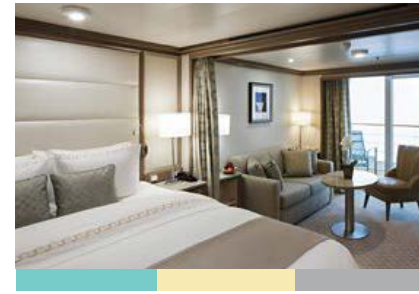

SILVER DAWN – Suite Diagrams

All suites feature:

- Butler service
- Refrigerator and bar setup stocked with your preferences
- Plush bathrobes
- Pillow menu
- Luxury bath amenities
- Complimentary Wifi for all suites
- Personalised stationery
- Umbrella
- Hair dryer
- Wall mounted USB-C mobile device chargers
- Direct-dial telephone(s)
- Champagne on arrival

- Large veranda with patio furniture and floor-to-ceiling glass doors; bedroom two has additional veranda
- Living room with convertible sofa to accommodate an additional guest
- Sitting area; bedroom two has additional sitting area
- Separate dining area
- Twin beds or king-sized bed; bedroom two has additional twin beds or queen-sized bed
- Marble bathroom with double vanity, separate shower and full-sized bath, plus a powder room; bedroom two has additional marble bathroom with full-sized bath
- Custom-made luxury bed mattresses
- Walk-in wardrobe(s) with personal safe
- Vanity table(s)
- Writing desk(s)
- One 55" / 140 cm and one 40" / 102 cm flat-screen HD TVs in main suite, plus one 40" / 102 cm flat-screen HD TV in bedroom two
- Interactive Media Library
- Bose® Sound system with bluetooth connectivity
- Illy® espresso machine
- Unlimited Premium Wifi