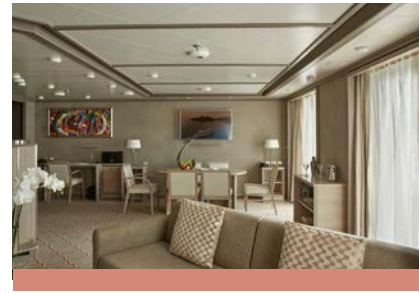

SILVER DAWN – Suite Diagrams

All suites feature:

- Butler service
- Refrigerator and bar setup stocked with your preferences
- Plush bathrobes
- Pillow menu
- Luxury bath amenities
- Complimentary Wifi for all suites
- Personalised stationery
- Umbrella
- Hair dryer
- Wall mounted USB-C mobile device chargers
- Direct-dial telephone(s)
- Champagne on arrival