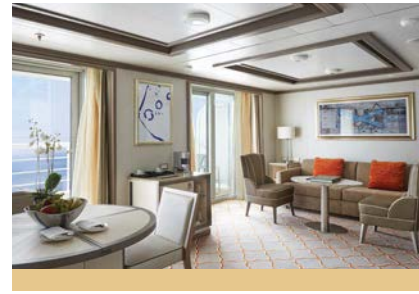

SILVER DAWN – Suite Diagrams

All suites feature:

- Butler service
- Refrigerator and bar setup stocked with your preferences
- Plush bathrobes
- Pillow menu
- Luxury bath amenities
- Complimentary Wifi for all suites
- Personalised stationery
- Umbrella
- Hair dryer
- Wall mounted USB-C mobile device chargers
- Direct-dial telephone(s)
- Champagne on arrival