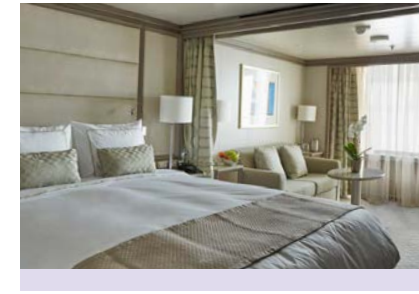

SILVER DAWN – Suite Diagrams

All suites feature:

- Butler service
- Refrigerator and bar setup stocked with your preferences
- Plush bathrobes
- Pillow menu
- Luxury bath amenities
- Complimentary Wifi for all suites
- Personalised stationery
- Umbrella
- Hair dryer
- Wall mounted USB-C mobile device chargers
- Direct-dial telephone(s)
- Champagne on arrival

OWNER'S SUITE

Available as a one-bedroom configuration or as a two-bedroom by adjoining with a Panorama suite (as illustrated)

ONE BEDROOM: 947-1055 SQ FT / 88-98 M²
INCLUDING VERANDA (129 SQ FT / 12 M²)

TWO BEDROOM: 1281-1389 SQ FT / 119-129 M²
INCLUDING VERANDA (129 SQ FT / 12 M²)

- Large veranda with patio furniture and floor-to-ceiling glass doors; bedroom two has additional large picture window
- Living room with sitting area; bedroom two has additional sitting area
- Separate dining area
- Twin beds or king-sized bed; bedroom two has additional twin beds or queen-sized bed
- Marble bathroom with double vanity, separate shower and full-sized bath, plus a powder room; bedroom two has additional marble bathroom with shower
- Custom-made luxury bed mattresses
- Walk-in wardrobe(s) with personal safe
- Vanity table(s)
- Writing desk(s)
- One 55" / 140 cm and one 40" / 102 cm flat-screen HD TVs in main suite, plus one 40" / 102 cm flat-screen HD TV in bedroom two
- Interactive Media Library
- Bose® Sound system with bluetooth connectivity
- Illy® espresso machine
- Unlimited Premium Wifi

GRAND SUITE

Available as a one-bedroom configuration or as two bedrooms by adjoining with a Veranda Suite (as illustrated).

DECK 8:
ONE BEDROOM: 1572 SQ FT / 146 M²
INCLUDING VERANDA: (570 SQ FT / 53 M²)
TWO BEDROOM: 1970 SQ FT / 183 M²
INCLUDING VERANDA: (635 SQ FT / 59 M²)

DECK 9:
ONE BEDROOM: 1472 SQ FT / 137 M²
INCLUDING VERANDA: (474 SQ FT / 44 M²)
TWO BEDROOM: 1873 SQ FT / 174 M²
INCLUDING VERANDA: (538 SQ FT / 50 M²)

- Two verandas with patio furniture and floor-to-ceiling glass doors; bedroom two has additional veranda
- Living room with convertible sofa to accommodate an additional guest
- Sitting area; bedroom two has additional sitting area
- Separate dining area
- Twin beds or king-sized bed; bedroom two has additional twin beds or queen-sized bed
- Marble bathroom with double vanity, separate shower and full-sized bath, plus a powder room; bedroom two has additional marble bathroom with full-sized bath
- Custom-made luxury bed mattresses
- Walk-in wardrobe(s) with personal safe
- Vanity table(s)
- Writing desk(s)
- One 55" / 140 cm and one 40" / 102 cm flat-screen HD TVs in main suite, plus one 40" / 102 cm flat-screen HD TV in bedroom two
- Interactive Media Library
- Bose® Sound system with bluetooth connectivity
- Illy® espresso machine
- Unlimited Premium Wifi

ROYAL SUITE

Available as a one-bedroom configuration or as a two-bedroom by adjoining with a Veranda suite (as illustrated)

ONE BEDROOM: 1130 SQ FT / 105 M²
INCLUDING VERANDA (129 SQ FT / 12 M²)

TWO BEDROOM: 1528 SQ FT / 142 M²
INCLUDING VERANDA (194 SQ FT / 18 M²)