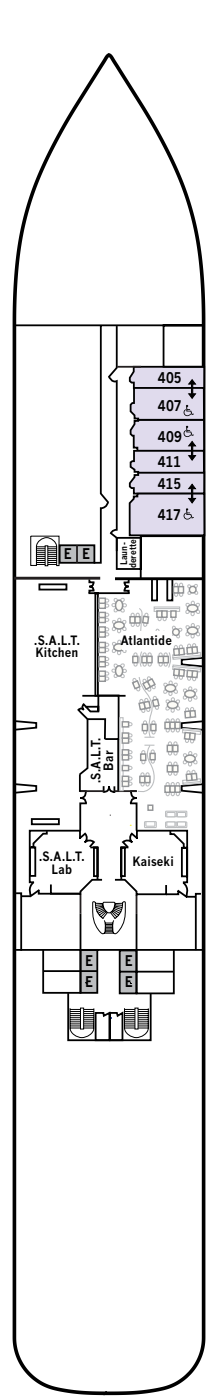

SILVER DAWN – Deck Plans

DECK 4

- Atlantide
- Kaiseki
- .S.A.L.T. Kitchen
- .S.A.L.T. Bar
- .S.A.L.T. Lab

DECK 5

- Reception/ Guest Relations
- Shore Concierge
- Dolce Vita
- Venetian Lounge
- Cruise Consultant

DECK 6

- Beauty Spa
- Fitness Centre

DECK 7

- La Terrazza
- Silver Note
- Casino

DECK 8

- Arts Café
- Boutique
- La Dame

DECK 9

- Panorama Lounge
- Connoisseur's Corner

SPECIFICATIONS

- Crew 411
- Officers European
- Guests 596
- Tonnage 40,700
- Length 698 Feet / 212.8 Metres
- Width 86 Feet / 27 Metres
- Speed 19.8 Knots
- Passenger Decks 8
- 3rd Guest Capacity ▲
- Connecting Suites ↑↓
- Wheelchair Accessible Suites ♿
- 407, 409, 417, 931
- Built 2021
- Registry Bahamas