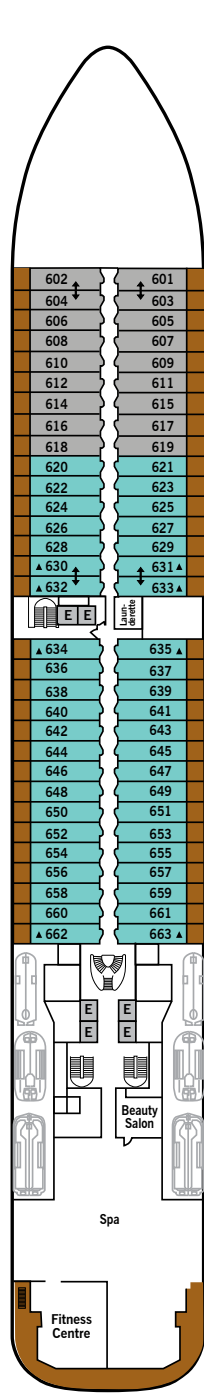

SILVER DAWN – Deck Plans

DECK 4

- Atlantide
- Kaiseki
- .S.A.L.T. Kitchen
- .S.A.L.T. Bar
- .S.A.L.T. Lab

DECK 5

- Reception/ Guest Relations
- Shore Concierge
- Dolce Vita
- Venetian Lounge
- Cruise Consultant

DECK 6

- Beauty Spa
- Fitness Centre

DECK 7

- La Terrazza
- Silver Note
- Casino

DECK 8

- Arts Café
- Boutique
- La Dame

DECK 9

- Panorama Lounge
- Connoisseur's Corner

DECK 10

- Pool Deck
- Pool Bar
- The Grill
- Whirlpool Area

DECK 11

- Observation Library
- Spaccanapoli
- Jogging Track

SUITE CATEGORIES

- Owner's Suite
- Grand Suite
- Royal Suite
- Silver Suite
- Deluxe Veranda Suite
- Superior Veranda Suite
- Classic Veranda Suite
- Panorama Suite
- Vista Suite

SPECIFICATIONS

- Crew 411
- Officers European
- Guests 596
- Tonnage 40,700
- Length 698 Feet / 212.8 Metres
- Width 86 Feet / 27 Metres
- Speed 19.8 Knots
- Passenger Decks 8
- 3rd Guest Capacity ▲
- Connecting Suites ↑↓
- Wheelchair Accessible Suites ♿
- 407, 409, 417, 931
- Built 2021
- Registry Bahamas