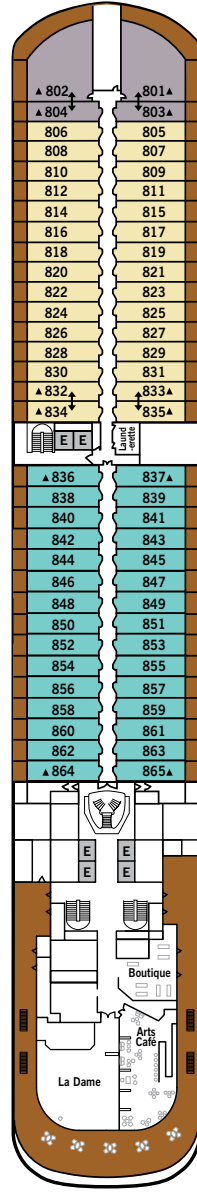

SILVER DAWN – Deck Plans

DECK 4

- Atlantide
- Kaiseki
- .S.A.L.T. Kitchen
- .S.A.L.T. Bar
- .S.A.L.T. Lab

DECK 5

- Reception/ Guest Relations
- Shore Concierge
- Dolce Vita
- Venetian Lounge
- Cruise Consultant

DECK 6

- Beauty Spa
- Fitness Centre

DECK 7

- La Terrazza
- Silver Note
- Casino

DECK 8

- Arts Café
- Boutique
- La Dame

DECK 9

- Panorama Lounge
- Connoisseur's Corner

DECK 10

- Pool Deck
- Pool Bar
- The Grill
- Whirlpool Area

DECK 11

- Observation Library
- Spaccanapoli
- Jogging Track

SUITE CATEGORIES

- Owner's Suite
- Grand Suite
- Royal Suite
- Silver Suite
- Deluxe Veranda Suite
- Superior Veranda Suite
- Classic Veranda Suite
- Panorama Suite
- Vista Suite

SPECIFICATIONS

- Crew 411
- Officers European
- Guests 596
- Tonnage 40,700
- Length 698 Feet / 212.8 Metres
- Width 86 Feet / 27 Metres
- Speed 19.8 Knots
- Passenger Decks 8
- 3rd Guest Capacity ▲
- Connecting Suites ↑↓
- Wheelchair Accessible Suites ♿
- 407, 409, 417, 931
- Built 2021
- Registry Bahamas