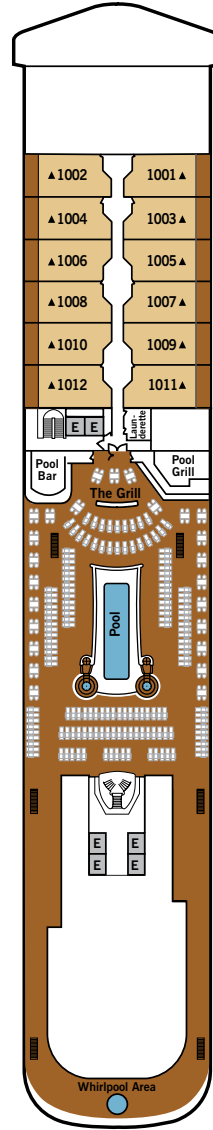

SILVER DAWN – Deck Plans

DECK 4

- Atlantide
- Kaiseki
- .S.A.L.T. Kitchen
- .S.A.L.T. Bar
- .S.A.L.T. Lab

DECK 5

- Reception/ Guest Relations
- Shore Concierge
- Dolce Vita
- Venetian Lounge
- Cruise Consultant

DECK 6

- Beauty Spa
- Fitness Centre

DECK 7

- La Terrazza
- Silver Note
- Casino

DECK 8

- Arts Café
- Boutique
- La Dame

DECK 9

- Panorama Lounge
- Connoisseur's Corner

DECK 10

- Pool Deck
- Pool Bar
- The Grill
- Whirlpool Area

DECK 11

- Observation Library
- Spaccanapoli
- Jogging Track

SUITE CATEGORIES

- Owner's Suite
- Grand Suite
- Royal Suite
- Silver Suite
- Deluxe Veranda Suite
- Superior Veranda Suite
- Classic Veranda Suite
- Panorama Suite
- Vista Suite

SPECIFICATIONS

- Crew 411
- Officers European
- Guests 596
- Tonnage 40,700
- Length 698 Feet / 212.8 Metres
- Width 86 Feet / 27 Metres
- Speed 19.8 Knots
- Passenger Decks 8
- 3rd Guest Capacity ▲
- Connecting Suites ↑↓
- Wheelchair Accessible Suites ♿
- 407, 409, 417, 931
- Built 2021
- Registry Bahamas