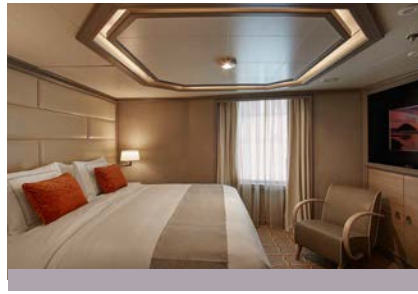

SILVER DAWN – Suite Diagrams

All suites feature:

- Butler service
- Refrigerator and bar setup stocked with your preferences
- Plush bathrobes
- Pillow menu
- Luxury bath amenities
- Complimentary Wifi for all suites
- Personalised stationery
- Umbrella
- Hair dryer
- Wall mounted USB-C mobile device chargers
- Direct-dial telephone(s)
- Champagne on arrival

- Large veranda with patio furniture and floor-to-ceiling glass doors; bedroom two has additional veranda
- Living room with convertible sofa to accommodate an additional guest
- Sitting area; bedroom two has additional sitting area
- Separate dining area
- Twin beds or king-sized bed; bedroom two has additional twin beds or queen-sized bed
- Marble bathroom with double vanity, separate shower and full-sized bath, plus a powder room; bedroom two has additional marble bathroom with full-sized bath
- Custom-made luxury bed mattresses
- Walk-in wardrobe(s) with personal safe
- Vanity table(s)
- Writing desk(s)
- One 55" / 140 cm and one 40" / 102 cm flat-screen HD TVs in main suite, plus one 40" / 102 cm flat-screen HD TV in bedroom two
- Interactive Media Library
- Bose® Sound system with bluetooth connectivity
- Illy® espresso machine
- Unlimited Premium Wifi