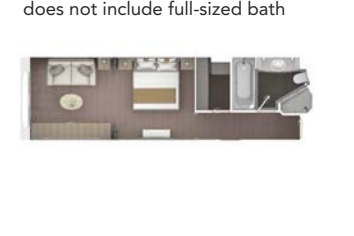

* Wheelchair accessible suite does not include full-sized bath