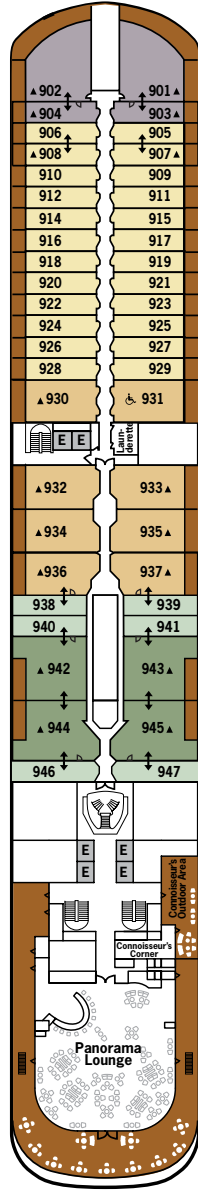

SILVER DAWN – Deck Plans

DECK 4

- Atlantide
- Kaiseki
- .S.A.L.T. Kitchen
- .S.A.L.T. Bar
- .S.A.L.T. Lab

DECK 5

- Reception/ Guest Relations
- Shore Concierge
- Dolce Vita
- Venetian Lounge
- Cruise Consultant

DECK 6

- Beauty Spa
- Fitness Centre

DECK 7

- La Terrazza
- Silver Note
- Casino

DECK 8

- Arts Café
- Boutique
- La Dame

DECK 9

- Panorama Lounge
- Connoisseur's Corner

DECK 10

- Pool Deck
- Pool Bar
- The Grill
- Whirlpool Area

DECK 11

- Observation Library
- Spaccanapoli
- Jogging Track

SUITE CATEGORIES

- Owner's Suite
- Grand Suite
- Royal Suite
- Silver Suite
- Deluxe Veranda Suite
- Superior Veranda Suite
- Classic Veranda Suite
- Panorama Suite
- Vista Suite

SPECIFICATIONS

- Crew 411
- Officers European
- Guests 596
- Tonnage 40,700
- Length 698 Feet / 212.8 Metres
- Width 86 Feet / 27 Metres
- Speed 19.8 Knots
- Passenger Decks 8
- 3rd Guest Capacity ▲
- Connecting Suites ↑↓
- Wheelchair Accessible Suites ♿
- 407, 409, 417, 931
- Built 2021
- Registry Bahamas