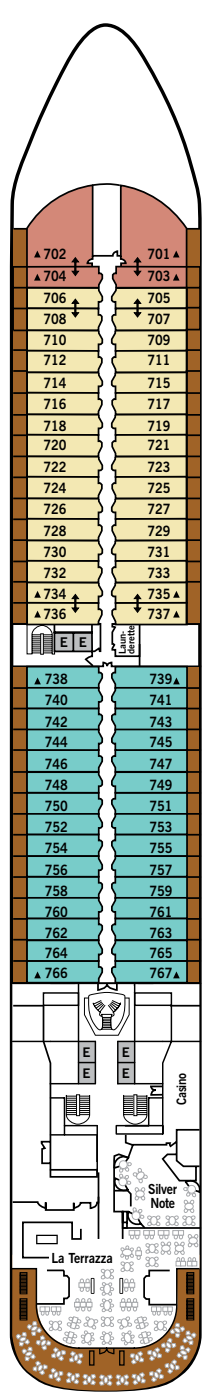

SILVER DAWN – Deck Plans

DECK 4

- Atlantide
- Kaiseki
- .S.A.L.T. Kitchen
- .S.A.L.T. Bar
- .S.A.L.T. Lab

DECK 5

- Reception/ Guest Relations
- Shore Concierge
- Dolce Vita
- Venetian Lounge
- Cruise Consultant

DECK 6

- Beauty Spa
- Fitness Centre

DECK 7

- La Terrazza
- Silver Note
- Casino

DECK 8

- Arts Café
- Boutique
- La Dame

DECK 9

- Panorama Lounge
- Connoisseur's Corner

DECK 10

- Pool Deck
- Pool Bar
- The Grill
- Whirlpool Area

DECK 11

- Observation Library
- Spaccanapoli
- Jogging Track

SUITE CATEGORIES

- Owner's Suite
- Grand Suite
- Royal Suite
- Silver Suite
- Deluxe Veranda Suite
- Superior Veranda Suite
- Classic Veranda Suite
- Panorama Suite
- Vista Suite

SPECIFICATIONS

- Crew 411
- Officers European
- Guests 596
- Tonnage 40,700
- Length 698 Feet / 212.8 Metres
- Width 86 Feet / 27 Metres
- Speed 19.8 Knots
- Passenger Decks 8
- 3rd Guest Capacity ▲
- Connecting Suites ↑↓
- Wheelchair Accessible Suites ♿
- 407, 409, 417, 931
- Built 2021
- Registry Bahamas